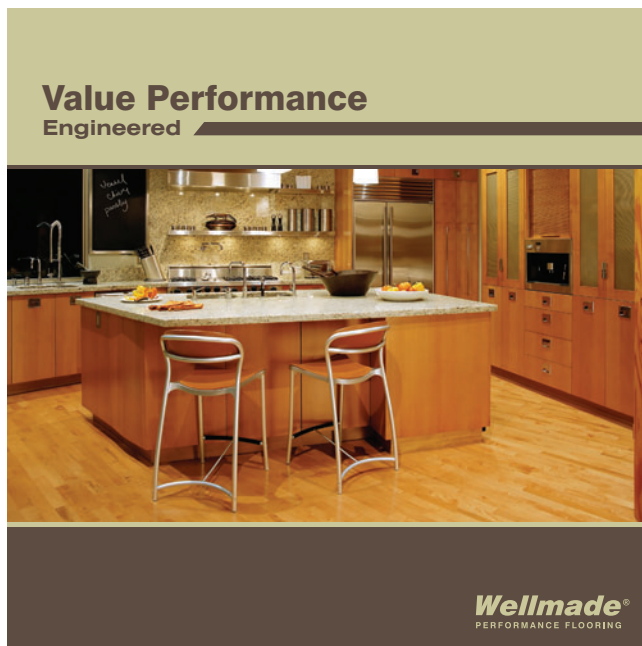

- Natural
- Carbonized
- Dark Walnut

\$149

Per display tower

Added Value in Real Hardwood Flooring

Exotic and domestic hardwood featuring a sliced-face wear layer and value oriented pricing.

Nine top-selling hardwood species: