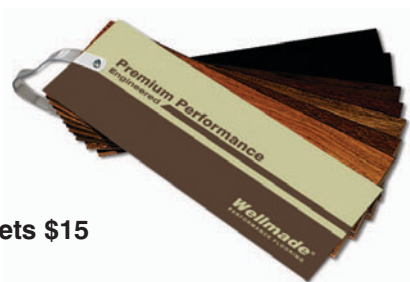

Eight exciting hardwood species:

- Acacia Natural
- Amendoim
- American Cherry
- American Walnut
- Santos Mahogany
- Tigerwood
- Birch Hand-Scraped
- Acacia Hand-Scraped

Five horizontal and vertical bamboo products:

- Natural
- Carbonized
- Dark Walnut

\$149

Per display tower

Added Value in Real Hardwood Flooring

Exotic and domestic hardwood featuring a sliced-face wear layer and value oriented pricing.

Nine top-selling hardwood species:

- Afromosia
- American Maple
- American Walnut
- Brazilian Cherry
- Brazilian Walnut
- Jatoba Coffee
- Red Oak
- Santos Mahogany
- White Oak

NEW Eco-Wood printed bamboo includes micro-beveled edge for added realism.

- Red Oak
- Santos Mahogany
- Dark Walnut

\$149

Per display tower

Point-of-Purchase Merchandising

POP sales literature, hand-boards and strap set samples are available for all three product lines.

Strap Sets \$15